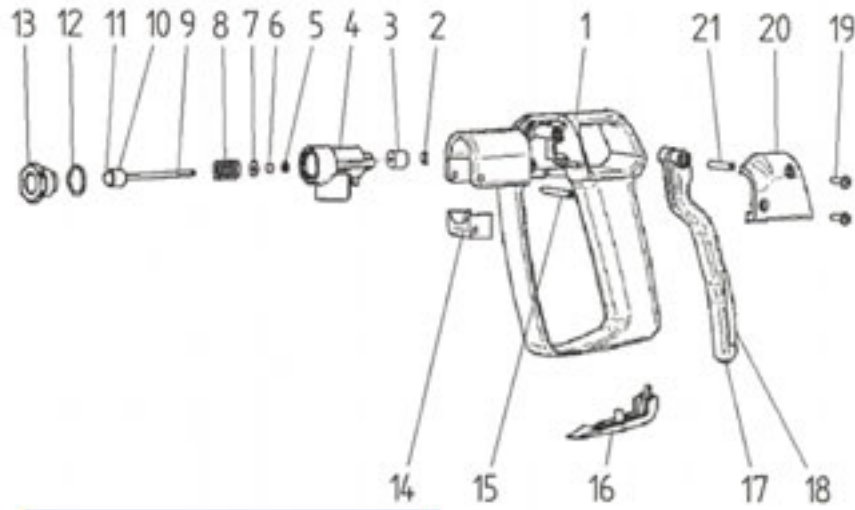

ST-810 WEEP Spray Gun #200810515

ST-810 WEEP #200810515

Item	Order #	Description
1	020001767	Plastic housing
2	In Repair Kit	Lock ring, stainless steel
3	020001790	Washer, plastic
4	010000136	Brass housing
5	In Repair Kit	Back ring
6	In Repair Kit	O-ring
7	In Repair Kit	Brass washer
8	In Repair Kit	Spring
9	In Repair Kit	Piston rod
10	In Repair Kit	Ball holder
11	In Repair Kit	Ball
12	In Repair Kit	O-ring
13	040003231	Outlet, WEEP
14	020001880	Plastic holder
15	010001260	Brass pin
16	020001770	Plastic housing with hand protection
17 & 18	200810496	Weep trigger assembly
19	040000050	Screw
20	020001760	Cover, plastic
21	010001245	Brass pin
	200810401	Repair kit ST-810, WEEP