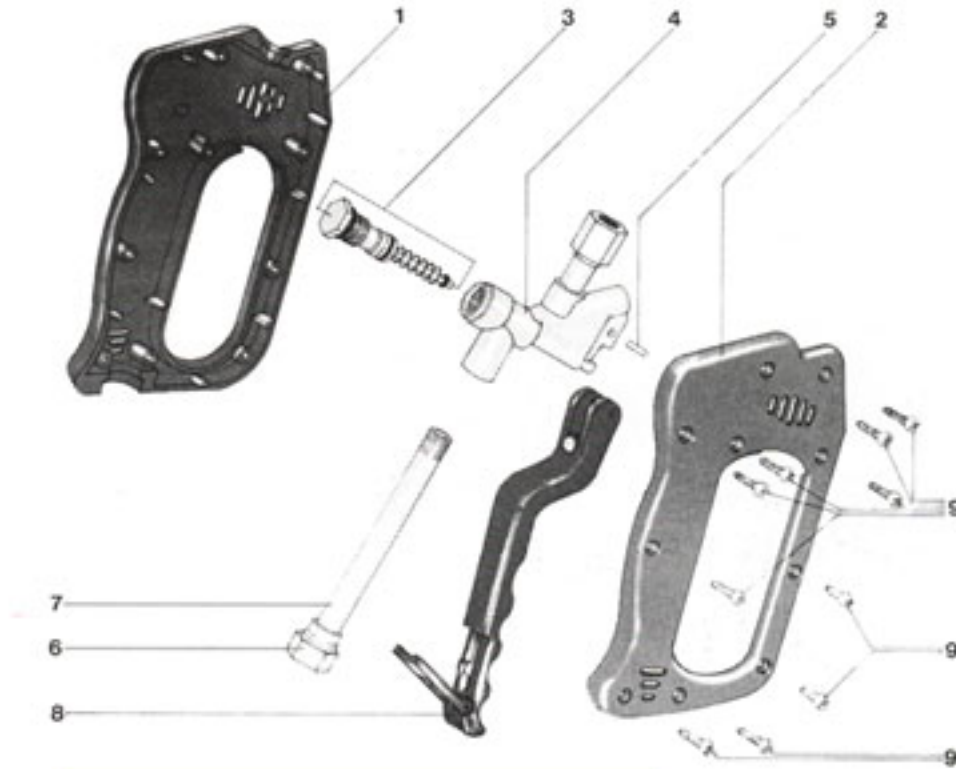

# ST-601 WEEP Spray Gun #200601615

## ST-601 WEEP #200601615

Item	Order #	Description
1	020000151	Plastic housing with handle (left)
2	020000161	Plastic housing (right)
3	202000046	Complete valve assembly, WEEP/Repair kit, WEEP
4	010000180	Valve housing
5	040000031	Axle for trigger
6	010002610	3/8" FNPT Inlet hex only
7	070001577	Inlet pipe only
8	200601480	Weep trigger assembly complete
8a	020001370	Weep trigger without safety lock, blue
8b	020000025	Weep trigger safety lock, blue
9	040000050	Screw

8a & 8b = Individual item only available in kit 8 listed