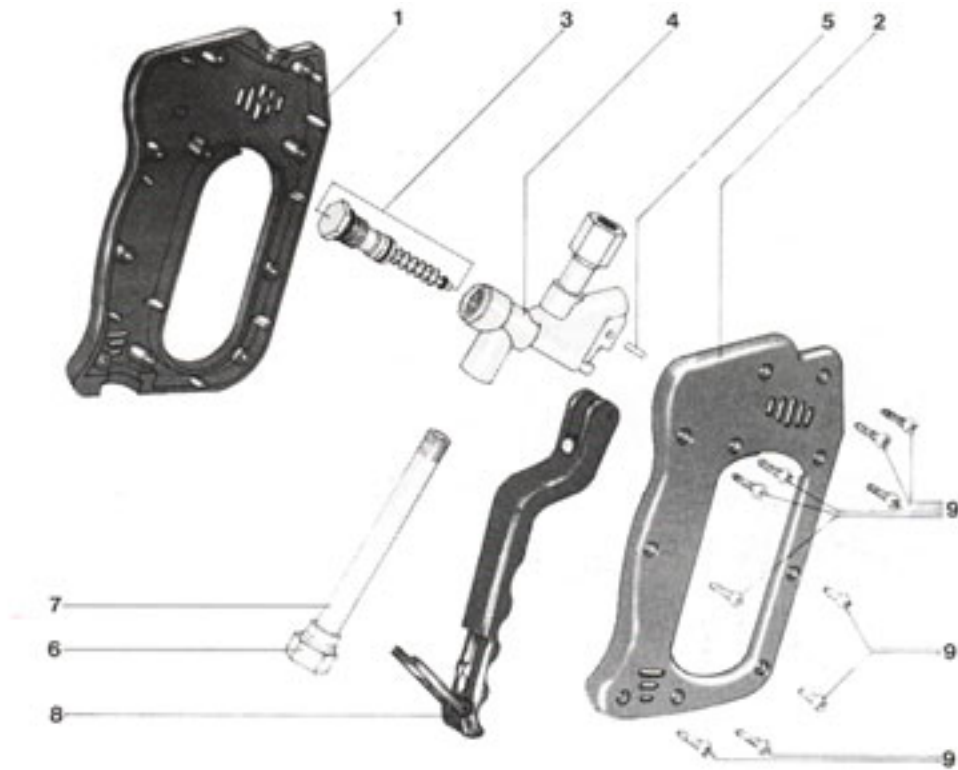

ST-601 Spray Gun #200601610

ST-601 #200601610

Item	Order #	Description
1	020000151	Plastic housing with handle (left)
2	020000161	Plastic housing (right)
3	202000044	Complete valve assembly/Repair kit
4	010000180	Valve housing
5	040000031	Axle for trigger
6	010002610	3/8" FNPT Inlet hex only
7	070001577	Inlet pipe only
8	200601470	Trigger assembly
9	040000050	Screw