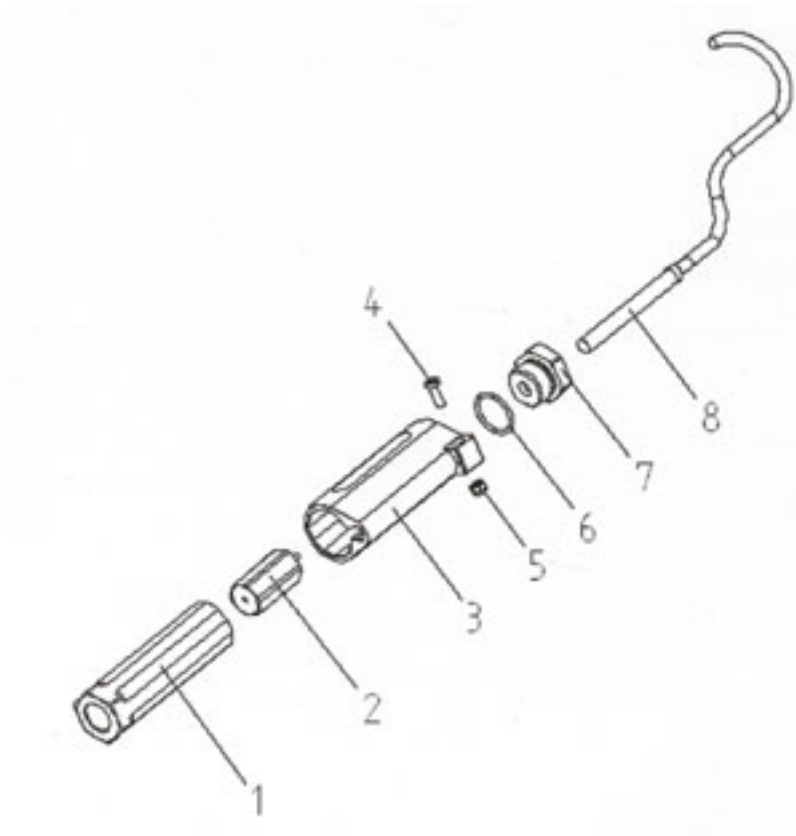

# ST-5 Flowswitch #200005500

**ST-5** #200005500

<i>Item</i>	<i>Order #</i>	<i>Description</i>
1	010001455	Brass housing
2	200005520	Float with magnet
3	020001200	Plastic housing
4	040000720	Screw
5	040000730	Nut
6	050000115	O-ring
7	100001470	Outlet screw
8	200005455	Reed switch, complete