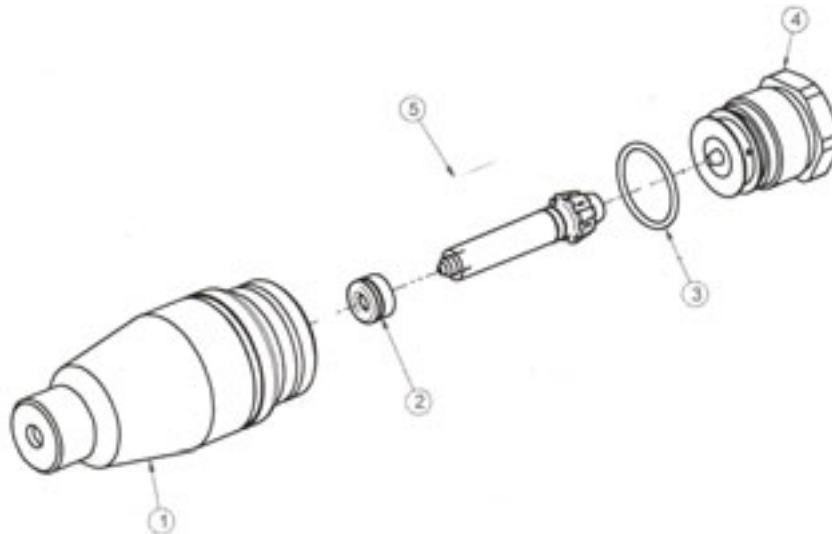

ST-558 Turbo Nozzle

ST-558

Item	Order #	Description
1	040002760	Housing Stainless Steel
2	In Repair Kit	O-ring for ceramic seat
3	In Repair Kit	O-ring for inlet
4	040002772 040002774 040002776 040002778	Inlet, complete stainless steel 030 Inlet, complete stainless steel 040 Inlet, complete stainless steel 050 Inlet, complete stainless steel 060
5	In Repair Kit	Ceramic Nozzle
*	2005580**	Repair Kit for Model ST-558 ** = Specify Nozzle Size (Includes 1 ea. Items 3, 4, 6)