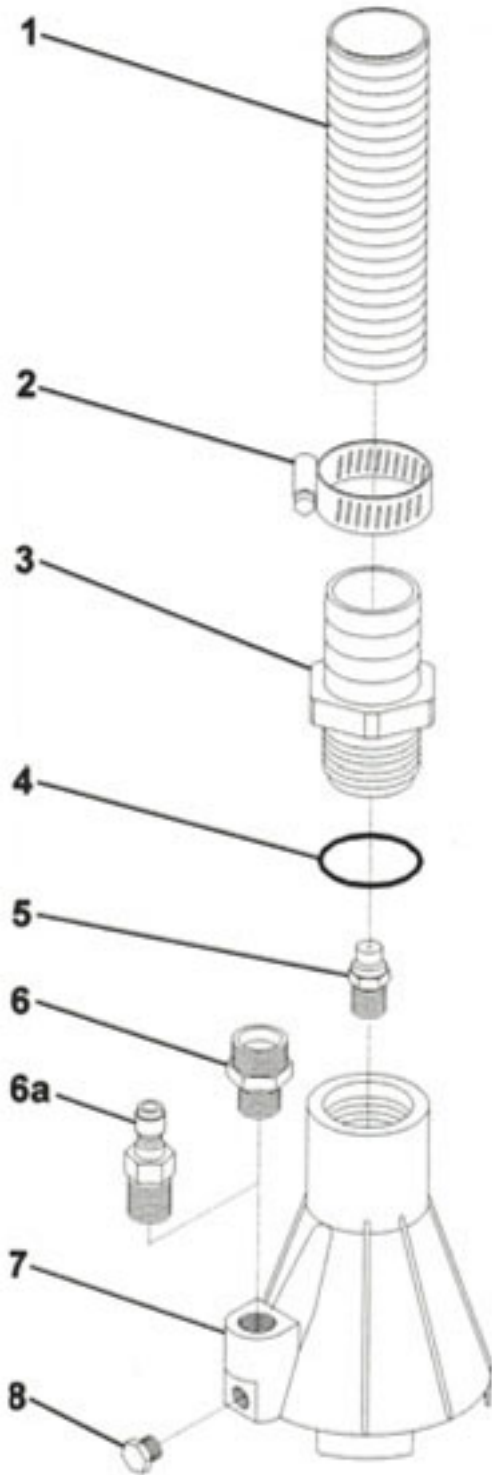

ST-36 Sludge Pump

ST-36

Item	Order #	Description
1	900000003	Discharge hose
2	900000004	Clamp, ss worm
*3	020000200	Hose barb, 1-1/2"
*4	050000345	O-ring
5	810300004 810400045 810500005 810600055 810700006	Nozzle, #4.0 Nozzle, #4.5 Nozzle, #5.0 Nozzle, #5.5 Nozzle, #6.0
6	010000564	Nipple, M22 x 3/8" MNPT
6a	900000005	Q.C., 3/8" MNPT x 1/4" Plug
*7	130002160	Casting, Aluminum
*8	010000060	Plug, 1/8"
*	200036500	Casting assembly