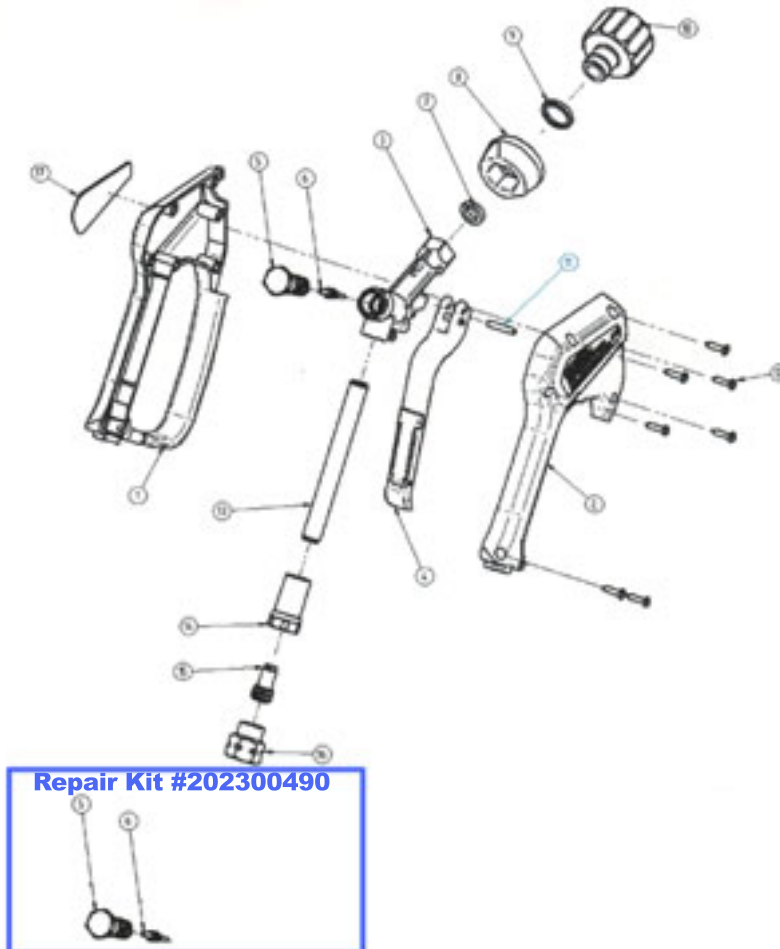

ST-2305 Spray Gun with Swivel & Coupling #202305650

ST 2305 with swivel & coupling #202305650

Item	Order #	Description
1	020008615	Plastic housing with handle (left)
2	020008620	Plastic housing (right)
3	010007337	Valve housing
4	202600411	Trigger, complete
5 & 6	202300490	Complete valve assembly/Repair kit
7	020000245	Seal
8	020000240	Adapter
9	010000252	Washer
10	202300485	Coupling, complete
11	040007080	Axle for trigger
12	040000050	Screws
13	070001076	Pipe inlet
14	010001400	Connection part
15	200300100	Swivel inlet repair kit
16	010001890	Adapter 3/8" female
17	020008830	ST-2305 label