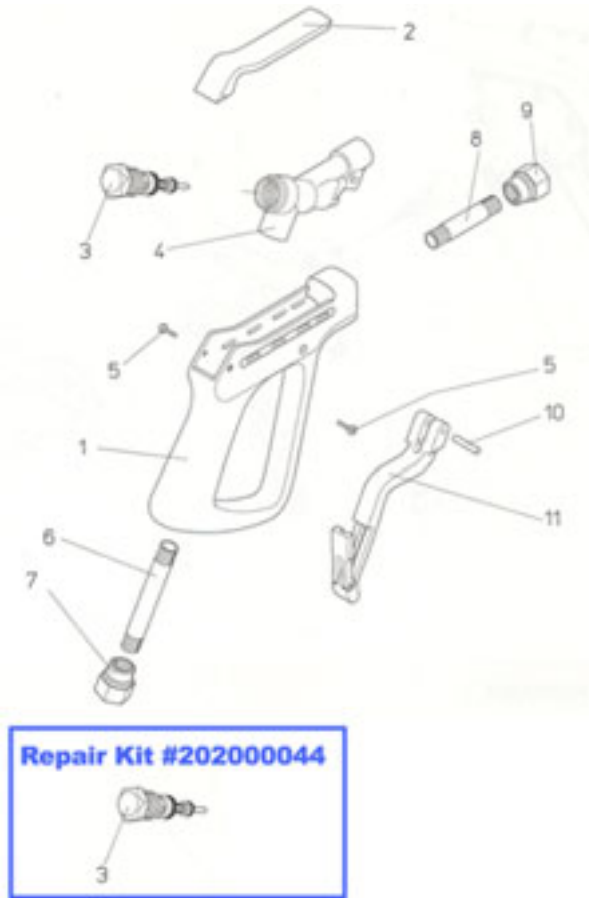

# ST-2000 Spray Gun #202000520

## ST-2000 #202000520

Item	Order #	Description
1	020001140	Plastic housing
2	020001150	Plastic housing cover
3	202000044	Complete valve assembly/Repair kit
4	010001371	Valve housing
5	040000050	Screw
6	070001397	Inlet pipe only
7	010002610	3/8" FNPT inlet hex only
6 & 7	202000497	Inlet pipe with hex
8	070000638	Outlet pipe only
9	010002615	1/4" FNPT outlet hex only
8 & 9	202000492	Outlet pipe with hex
10	040000031	Stainless steel pin
11	202000030	Trigger, complete