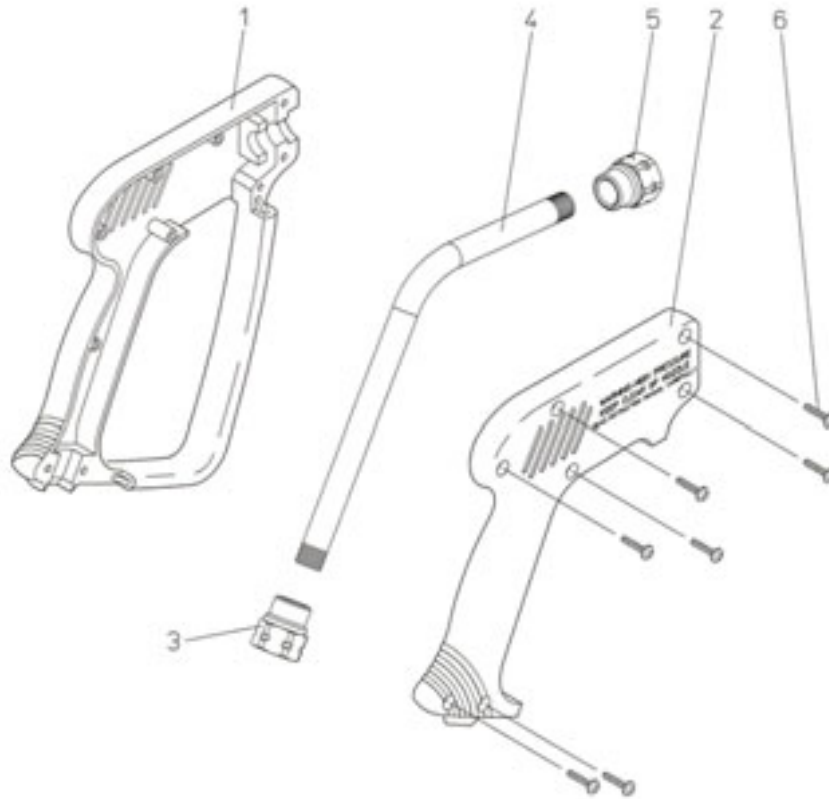

ST-1500 H Spray Gun #201500751

ST-1500 H

#201500751

<i>Item</i>	<i>Order #</i>	<i>Description</i>
1	020001915	Plastic housing with handle - blue (left)
2	020001925	Plastic housing - blue (right)
3	010002610	Inlet nut 3/8" FNPT
4	070002391	Pipe
5	010002615	Outlet nut 1/4" FNPT
6	040000050	Screw 3.5x16