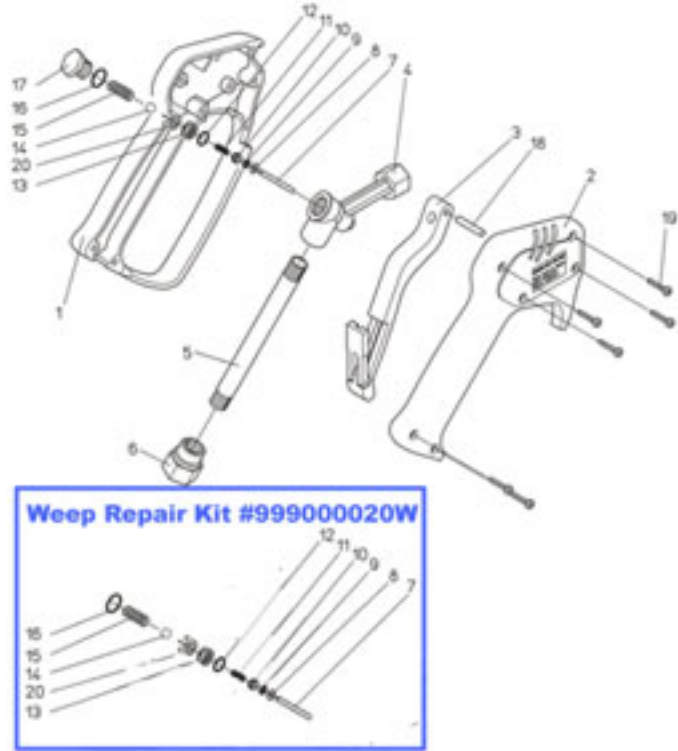

ST-1100 WEEP Spray Gun #201100525

ST-1100 WEEP #201100525

Item	Order #	Description
1	020008510	Plastic housing with handle (left)
2	020008520	Plastic housing (right)
3	201100490	Weep trigger, complete
4	010006105	Valve housing
5	070001397	Inlet pipe
6	010002610	Inlet hex, 3/8" FNPT
5 & 6	202000496	Inlet pipe with 3/8" FNPT hex
7	In Repair Kit	Piston rod
8	In Repair Kit	Back ring
9	In Repair Kit	O-ring
10	In Repair Kit	Seal support
11	In Repair Kit	Pressure spring
12	In Repair Kit	O-ring
13	In Repair Kit	Valve seat
14	In Repair Kit	Ball, stainless steel
15	In Repair Kit	Spring
16	In Repair Kit	O-ring
17	010006110	Valve seal screw
18	010001245	Brass pin
19	040000050	Screw
20	In Repair Kit	Housing
	999000020W	Repair kit ST-1100, WEEP